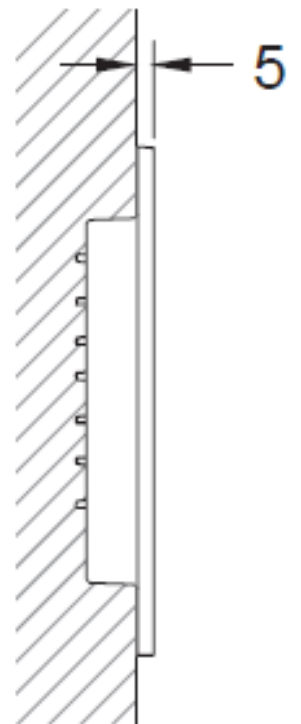

**NOW ABS PLASTIC
PUSH PLATE**
(9.240.404 - Matte Black)

TECE
close to you

Suitable for use with all TECE Cisterns

Sheeting Requirements (Prior to tiling):
Standard Mount - 18mm non flex board

Proudly imported and distributed by
Gro Agencies Pty Ltd
Unit 2 / 37 Howe St, Osborne Park, WA, 6017
P 08 9446 3288 E info@groagencies.com.au W www.groagencies.com.au