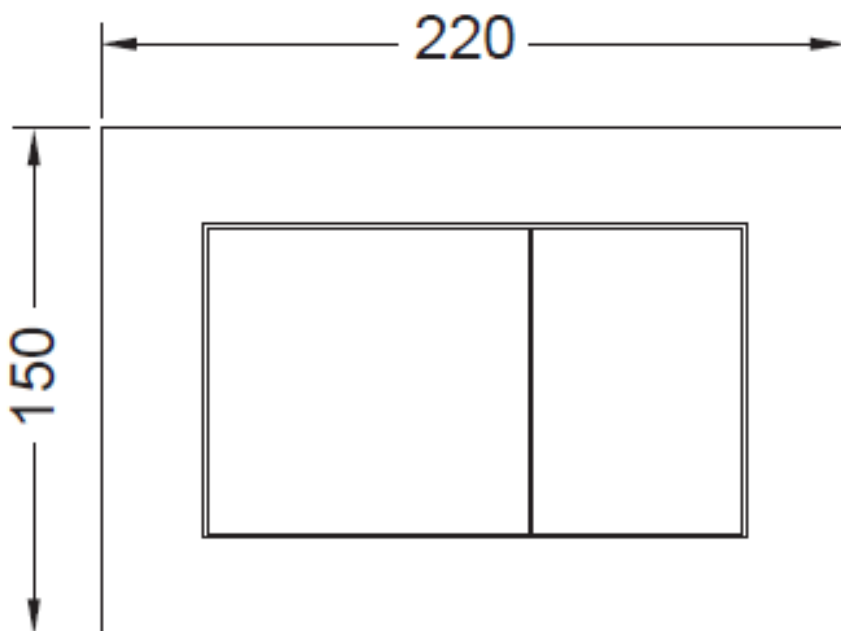

**NOW ABS PLASTIC
PUSH PLATE**
(9.240.404 - Matte Black)

TECE
close to you

Suitable for use with all TECE Cisterns

Sheeting Requirements (Prior to tiling):
Standard Mount - 18mm non flex board

Proudly imported and distributed by
Gro Agencies Pty Ltd
Unit 2 / 37 Howe St, Osborne Park, WA, 6017
P 08 9446 3288 E info@groagencies.com.au W www.groagencies.com.au